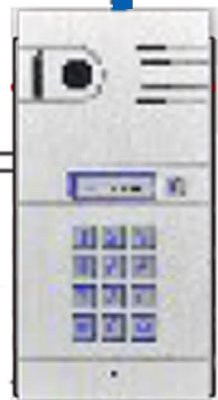

Monitor

All power supplies to be housed in a central location with junction box

Sky Box
internet connection

6 Core Cable

2 core Cable
to Automation

Door Station